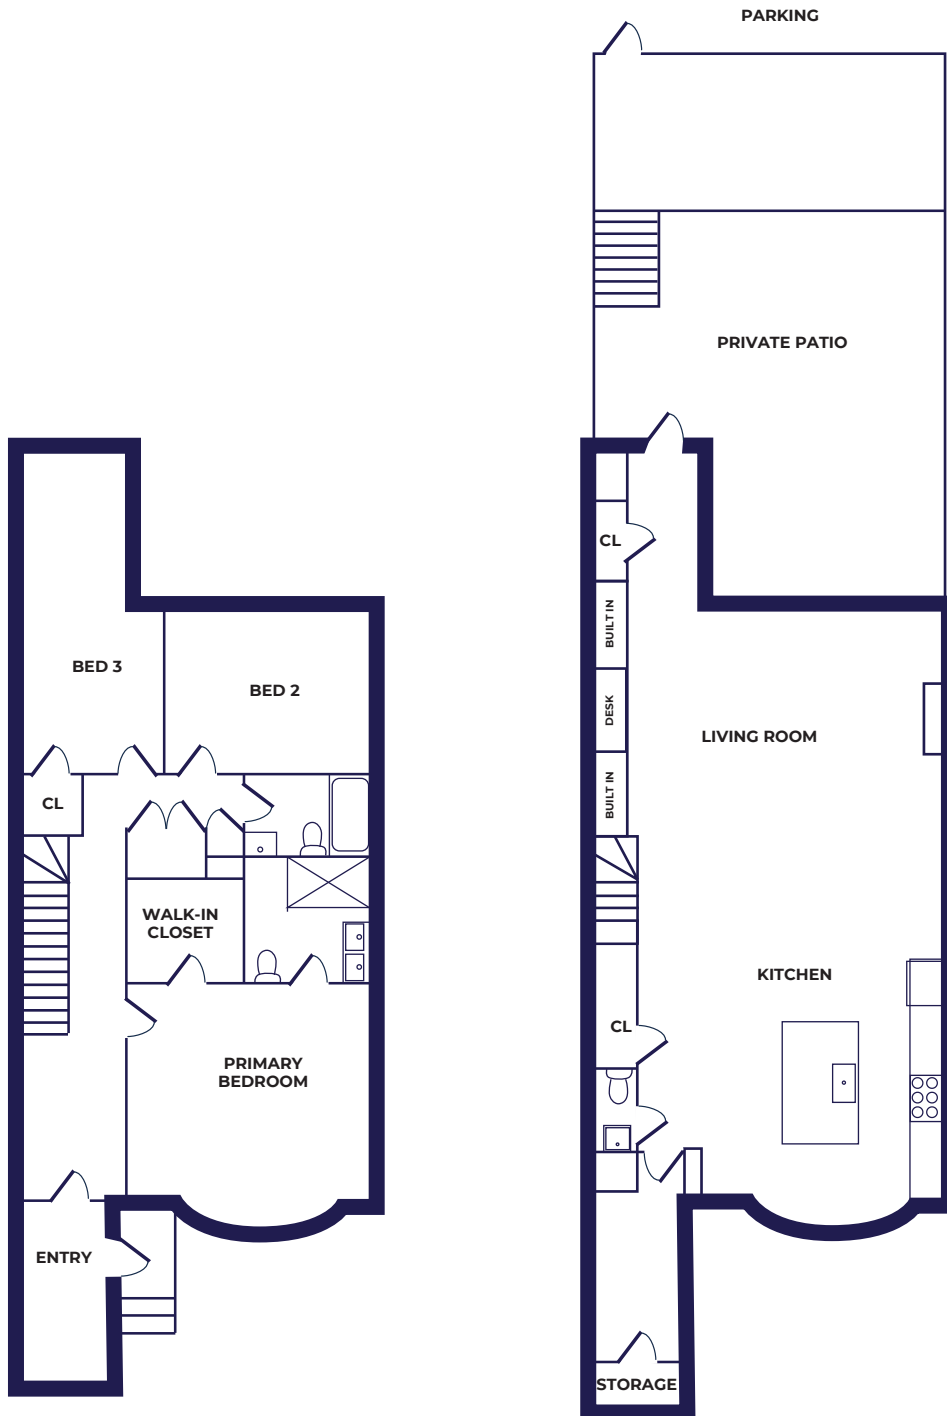

COLUMBUS & OVER
GROUP

48 Union Park, #1

3 Bedrooms | 2.5 Bathrooms | 2,299 Sq.Ft.

Entry Level

Garden Level