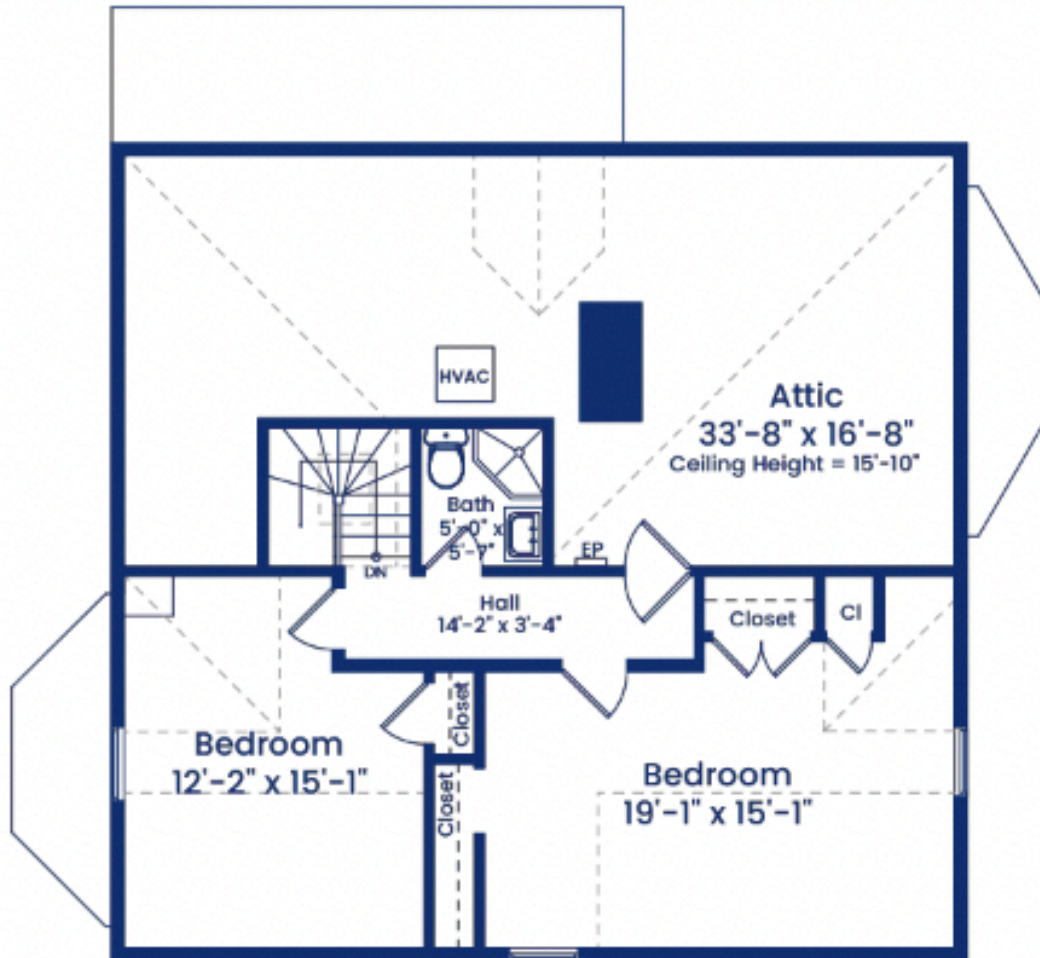

55 Coburn Road

5 Beds | 4.5 Baths | 3,739 Sq.Ft.

FIRST FLOOR
CEILING HEIGHT 8'-6"

55 Coburn Road

5 Beds | 4.5 Baths | 3,739 Sq.Ft.

SECOND FLOOR
CEILING HEIGHT 8'-1"

55 Coburn Road

5 Beds | 4.5 Baths | 3,739 Sq.Ft.

THIRD FLOOR
CEILING HEIGHT 7'-11"

55 Coburn Road

5 Beds | 4.5 Baths | 3,739 Sq.Ft.

BASEMENT

CEILING HEIGHT 7'-9"