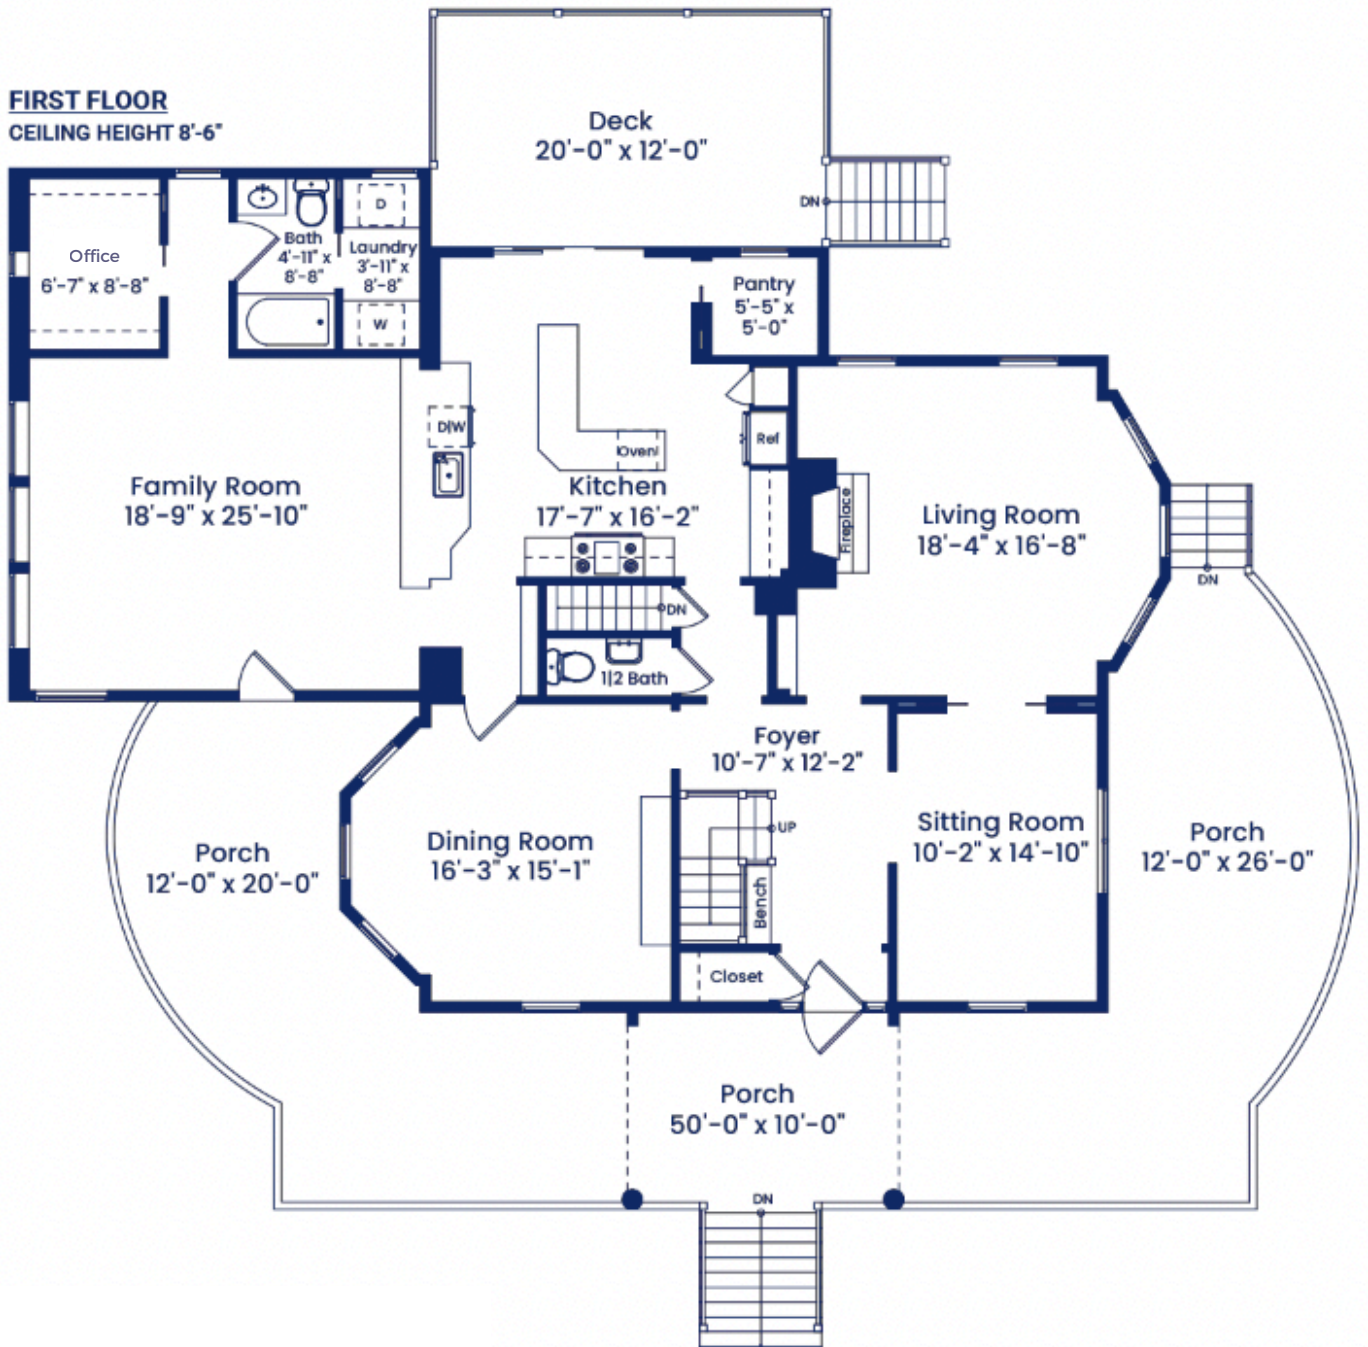

55 Coburn Road

5 Beds | 4.5 Baths | 3,739 Sq.Ft.

FIRST FLOOR
CEILING HEIGHT 8'-6"

55 Coburn Road

5 Beds | 4.5 Baths | 3,739 Sq.Ft.

SECOND FLOOR
CEILING HEIGHT 8'-1"

55 Coburn Road

5 Beds | 4.5 Baths | 3,739 Sq.Ft.

THIRD FLOOR
CEILING HEIGHT 7'-11"

55 Coburn Road

5 Beds | 4.5 Baths | 3,739 Sq.Ft.

BASEMENT

CEILING HEIGHT 7'-9"