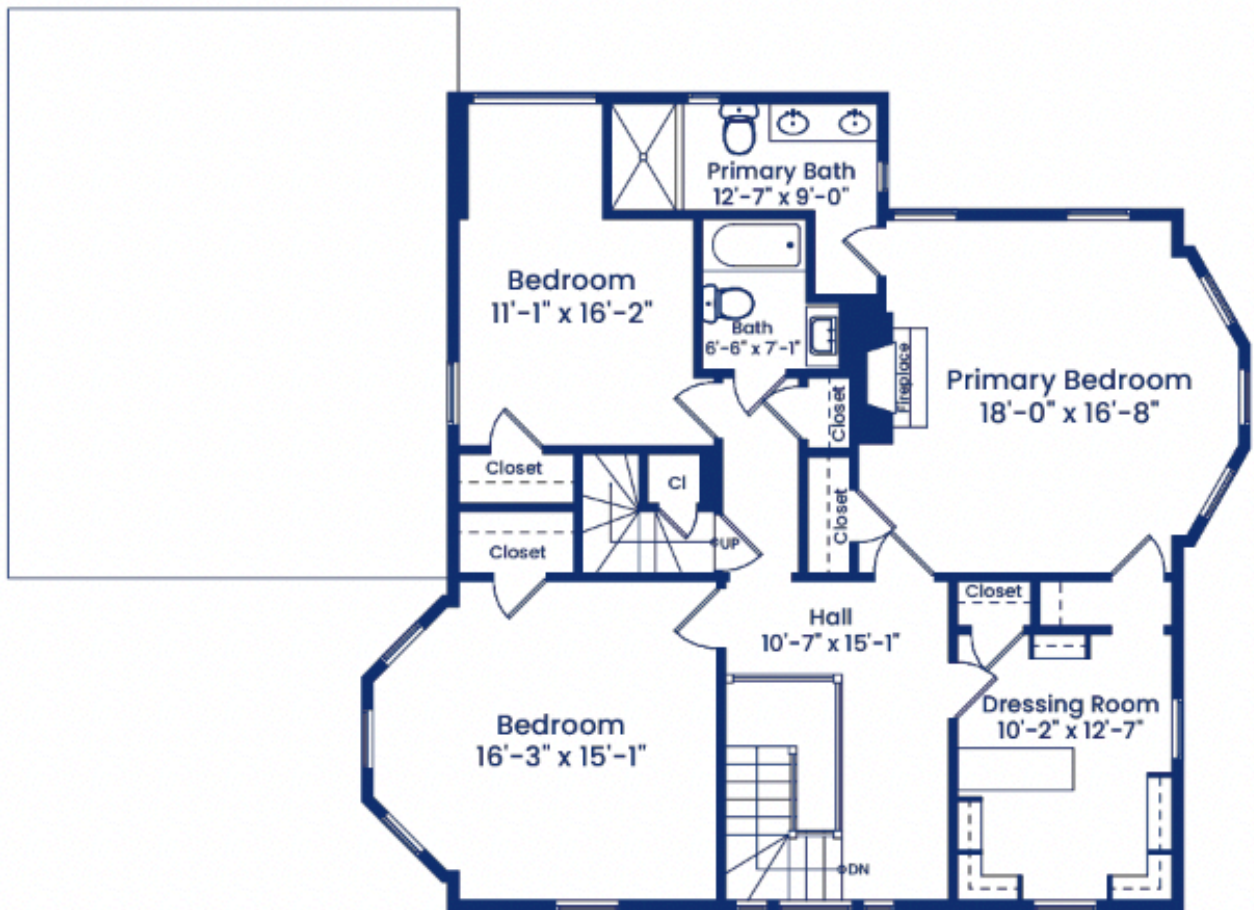

55 Coburn Road

5 Beds | 4.5 Baths | 3,739 Sq.Ft.

FIRST FLOOR
CEILING HEIGHT 8'-6"

55 Coburn Road

5 Beds | 4.5 Baths | 3,739 Sq.Ft.

SECOND FLOOR
CEILING HEIGHT 8'-1"

55 Coburn Road

5 Beds | 4.5 Baths | 3,739 Sq.Ft.

THIRD FLOOR
CEILING HEIGHT 7'-11"

55 Coburn Road

5 Beds | 4.5 Baths | 3,739 Sq.Ft.

BASEMENT

CEILING HEIGHT 7'-9"