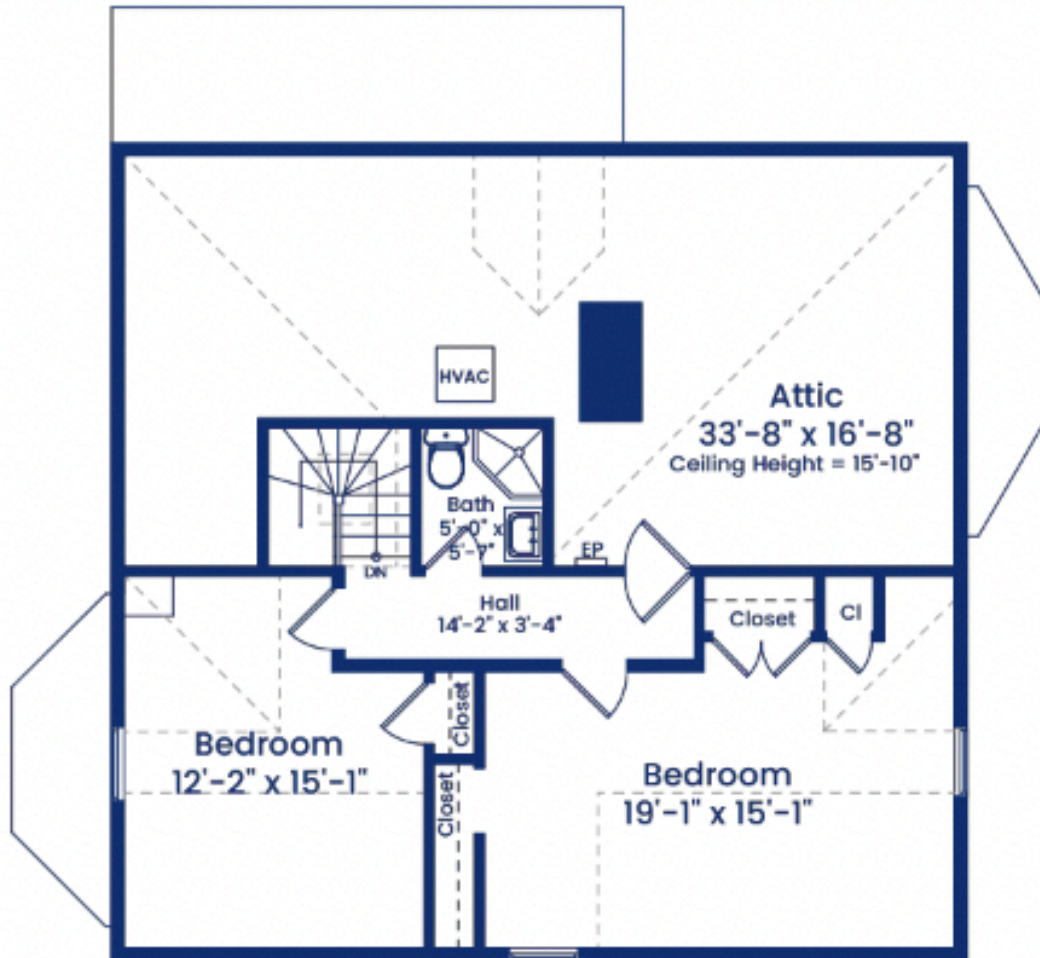

# 55 Coburn Road

5 Beds | 4.5 Baths | 3,739 Sq.Ft.

**FIRST FLOOR**  
CEILING HEIGHT 8'-6"

# 55 Coburn Road

5 Beds | 4.5 Baths | 3,739 Sq.Ft.

**SECOND FLOOR**  
CEILING HEIGHT 8'-1"

# 55 Coburn Road

5 Beds | 4.5 Baths | 3,739 Sq.Ft.

**THIRD FLOOR**  
CEILING HEIGHT 7'-11"

# 55 Coburn Road

5 Beds | 4.5 Baths | 3,739 Sq.Ft.