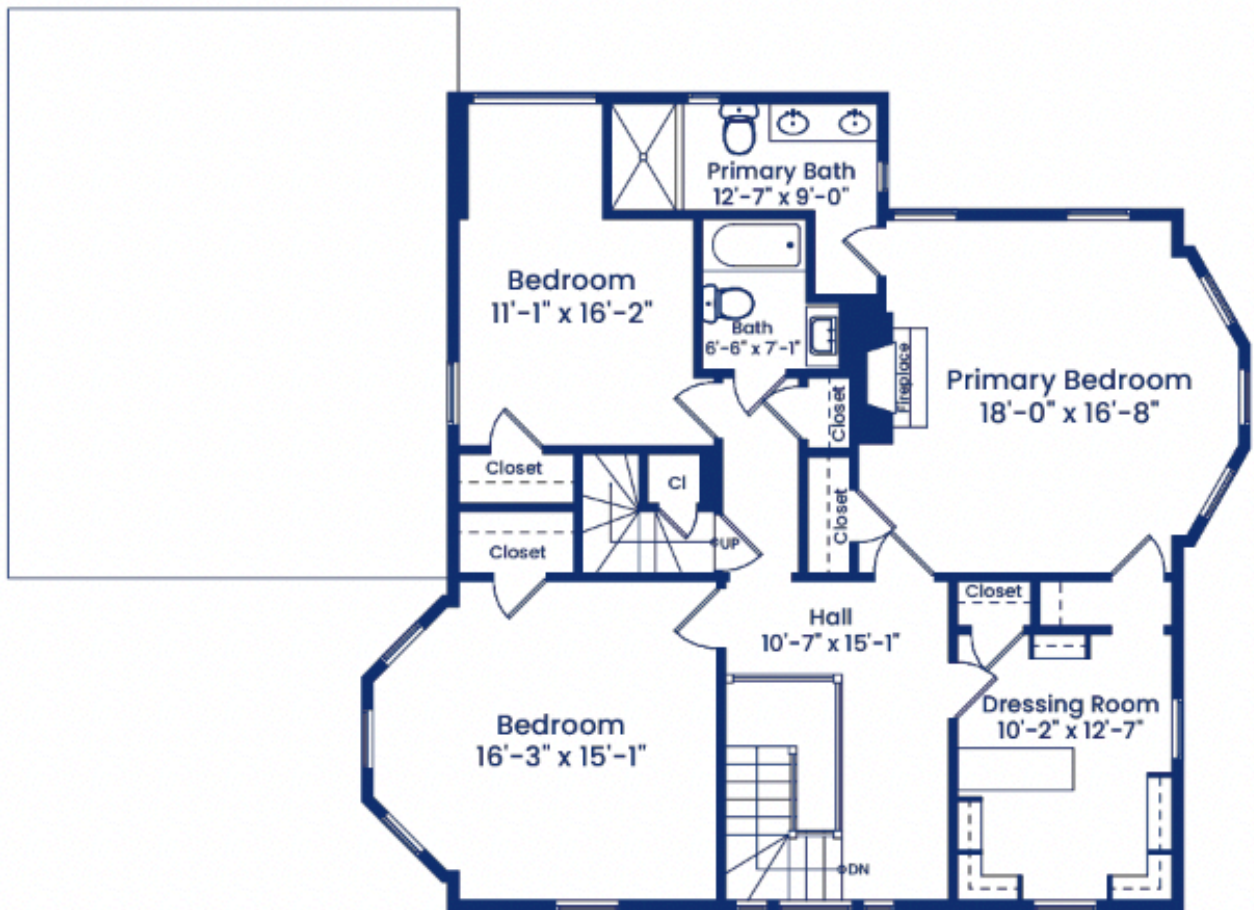

# 55 Coburn Road

5 Beds | 4.5 Baths | 3,739 Sq.Ft.

**FIRST FLOOR**  
CEILING HEIGHT 8'-6"

# 55 Coburn Road

5 Beds | 4.5 Baths | 3,739 Sq.Ft.

**SECOND FLOOR**  
CEILING HEIGHT 8'-1"

# 55 Coburn Road

5 Beds | 4.5 Baths | 3,739 Sq.Ft.

**THIRD FLOOR**  
CEILING HEIGHT 7'-11"

# 55 Coburn Road

5 Beds | 4.5 Baths | 3,739 Sq.Ft.