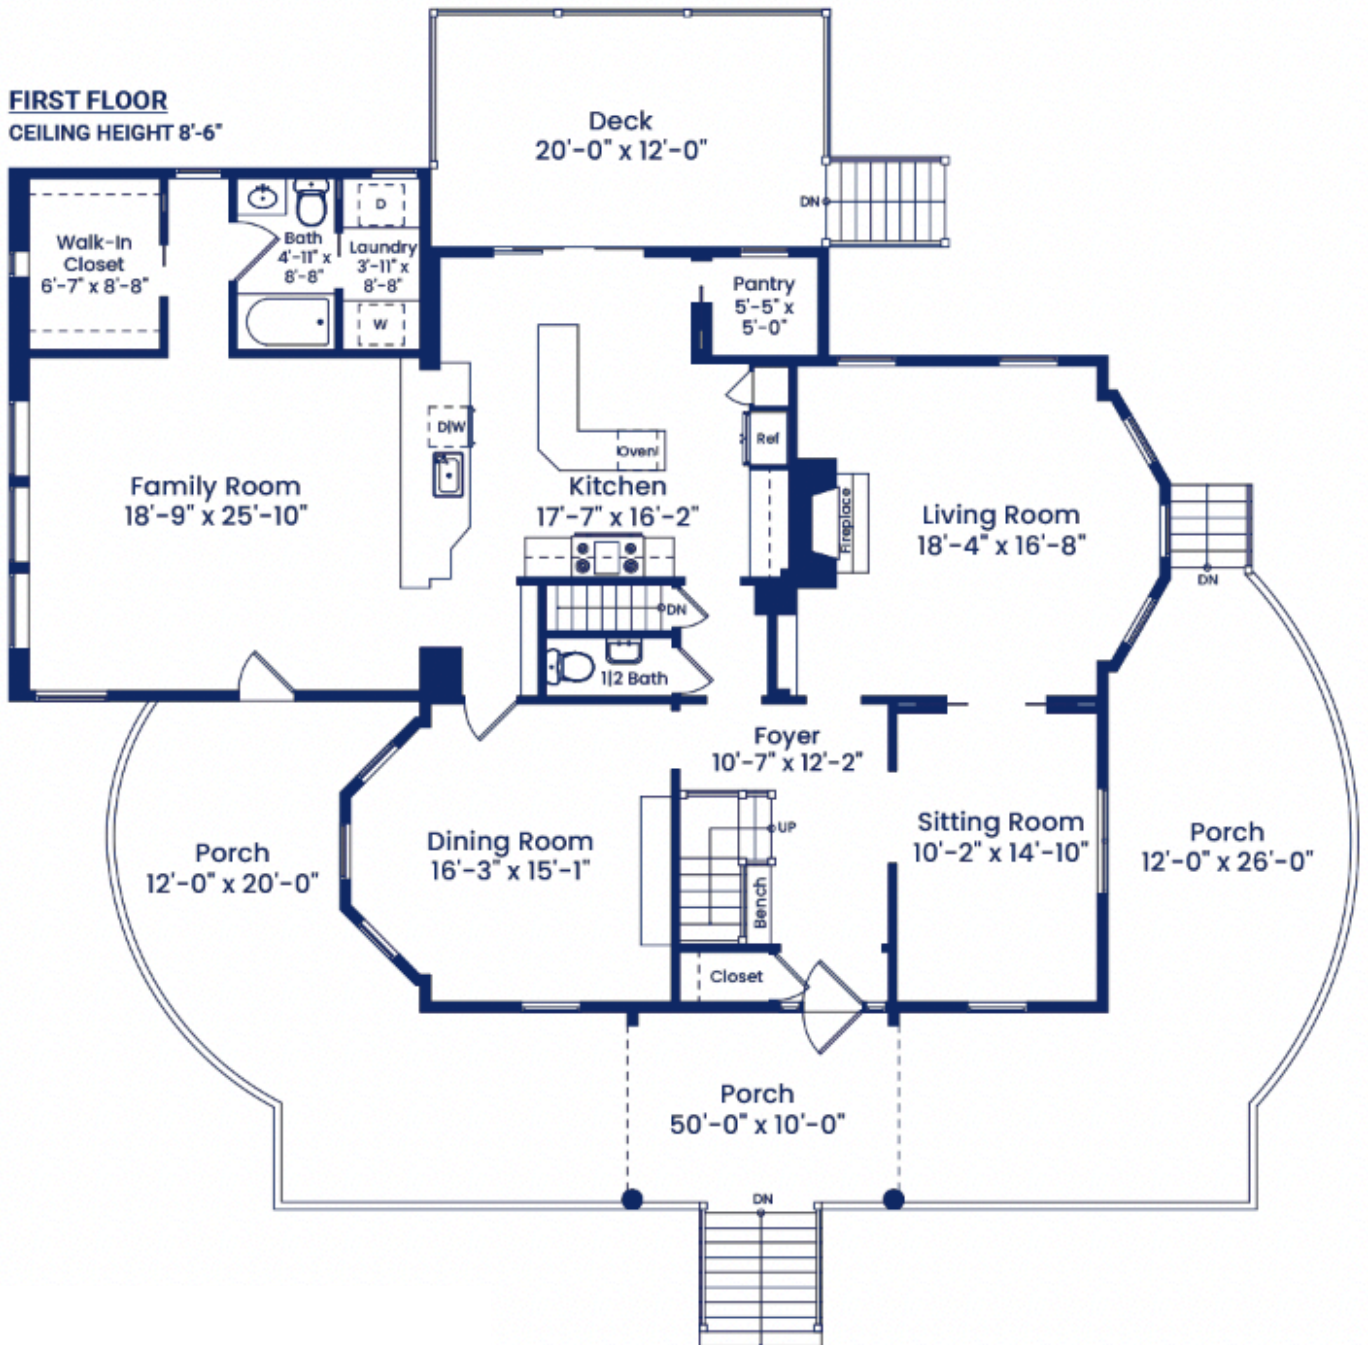

# 55 Coburn Road

5 Beds | 4.5 Baths | 3,739 Sq.Ft.

**FIRST FLOOR**  
CEILING HEIGHT 8'-6"

# 55 Coburn Road

5 Beds | 4.5 Baths | 3,739 Sq.Ft.

**SECOND FLOOR**  
CEILING HEIGHT 8'-1"

# 55 Coburn Road

5 Beds | 4.5 Baths | 3,739 Sq.Ft.

**THIRD FLOOR**  
CEILING HEIGHT 7'-11"

# 55 Coburn Road

5 Beds | 4.5 Baths | 3,739 Sq.Ft.